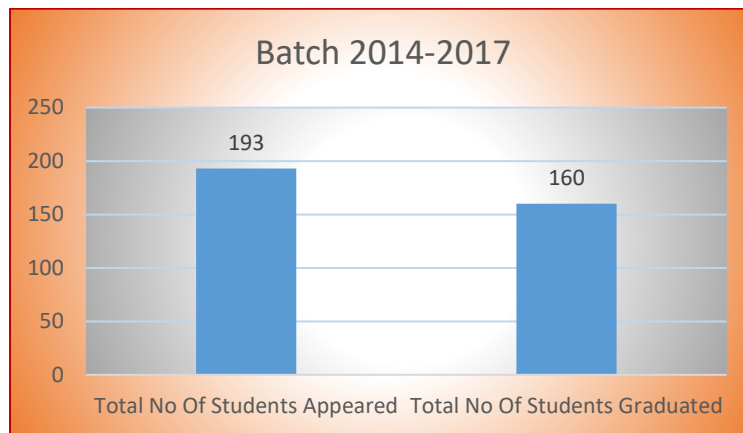

JINDAL FIRST GRADE COLLEGE FOR WOMEN

Attendance / Result Analysis Committee

Overall Result Analysis

Batch 2014-2017

Total No of Students Appeared	193
Total No of Students Graduated	160

Graduation Rate	82%
-----------------	-----